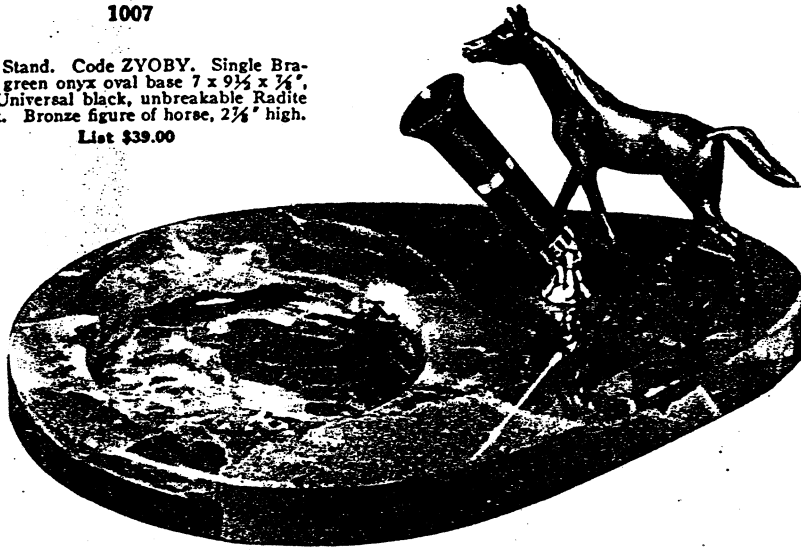

List \$15.00

71—Desk Stand

Code. BOGAL. Peasant Girl, antique bronze finish, white metal base. Black unbreakable Radite socket inside basket.

List \$8.50

1007

Desk Stand. Code ZYOBY. Single Brazilian green onyx oval base 7 x 9½ x ¾", with Universal black, unbreakable Radite socket. Bronze figure of horse, 2¾" high. List \$39.00